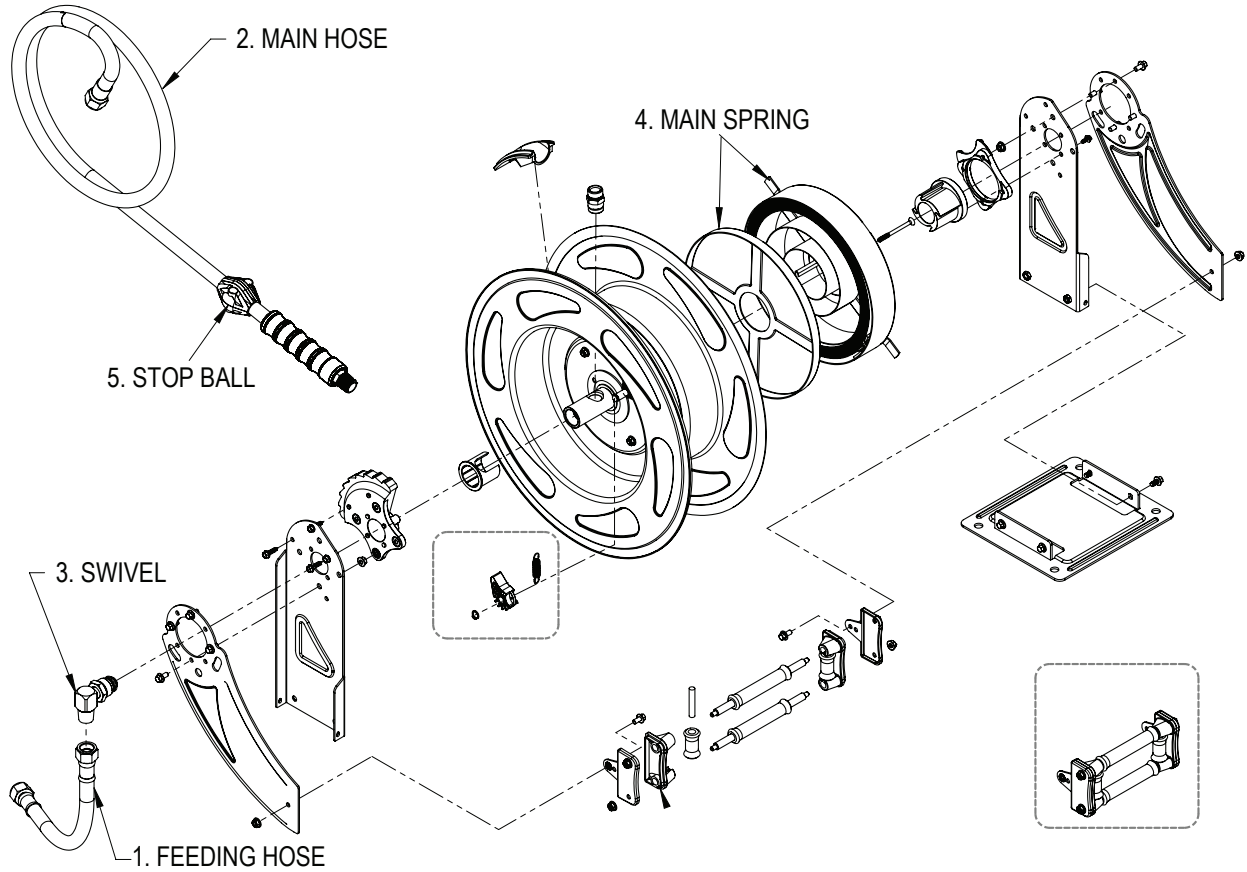

Spare Parts Stainless steel reels (open) Matrix

No	Name	13x20 (1/2") PVC	13x20 (1/2") Rubber	19x27 (3/4") PVC (only suitable for Maxi AISI316)	19x27 (3/4") PVC	19x27 (3/4") Rubber
1	Feeding hose 1m	19 913 9211	19 913 9224	19 913 9231	19 913 9221	19 913 9227
	Feeding hose 2m	19 913 9212	19 913 9225	19 913 9232	19 913 9222	19 913 9228
	Feeding hose 3m	19 913 9213	19 913 9226	19 913 9233	19 913 9223	19 913 9229
2	Main hose 20m	19 913 9240	19 913 9244		19 913 9241	19 913 9245
	Main hose 15m	19 913 9242	19 913 9246		19 913 9243	19 913 9247
	Main hose 25m	19 913 9239				

No	Name	3/8"	1/2"	1"
3	Swivel	19 913 9512	19 913 9515	
	Swivel AISI 316		19 913 9510 19 913 9513	19 913 9511 19 913 9514

No	Name	3/8" 15m	1/2" 20m	1/2" 25m	3/4" 15m	3/4" 20m
4	Main spring	19 913 9522	19 913 9520	19 913 9519	19 913 9523	19 913 9521
	Main spring AISI 316		19 913 9527			19 913 9528

No	Name	3/8"	1/2"	3/4"
5	Stop ball	19 913 9526	19 913 9524	19 913 9525